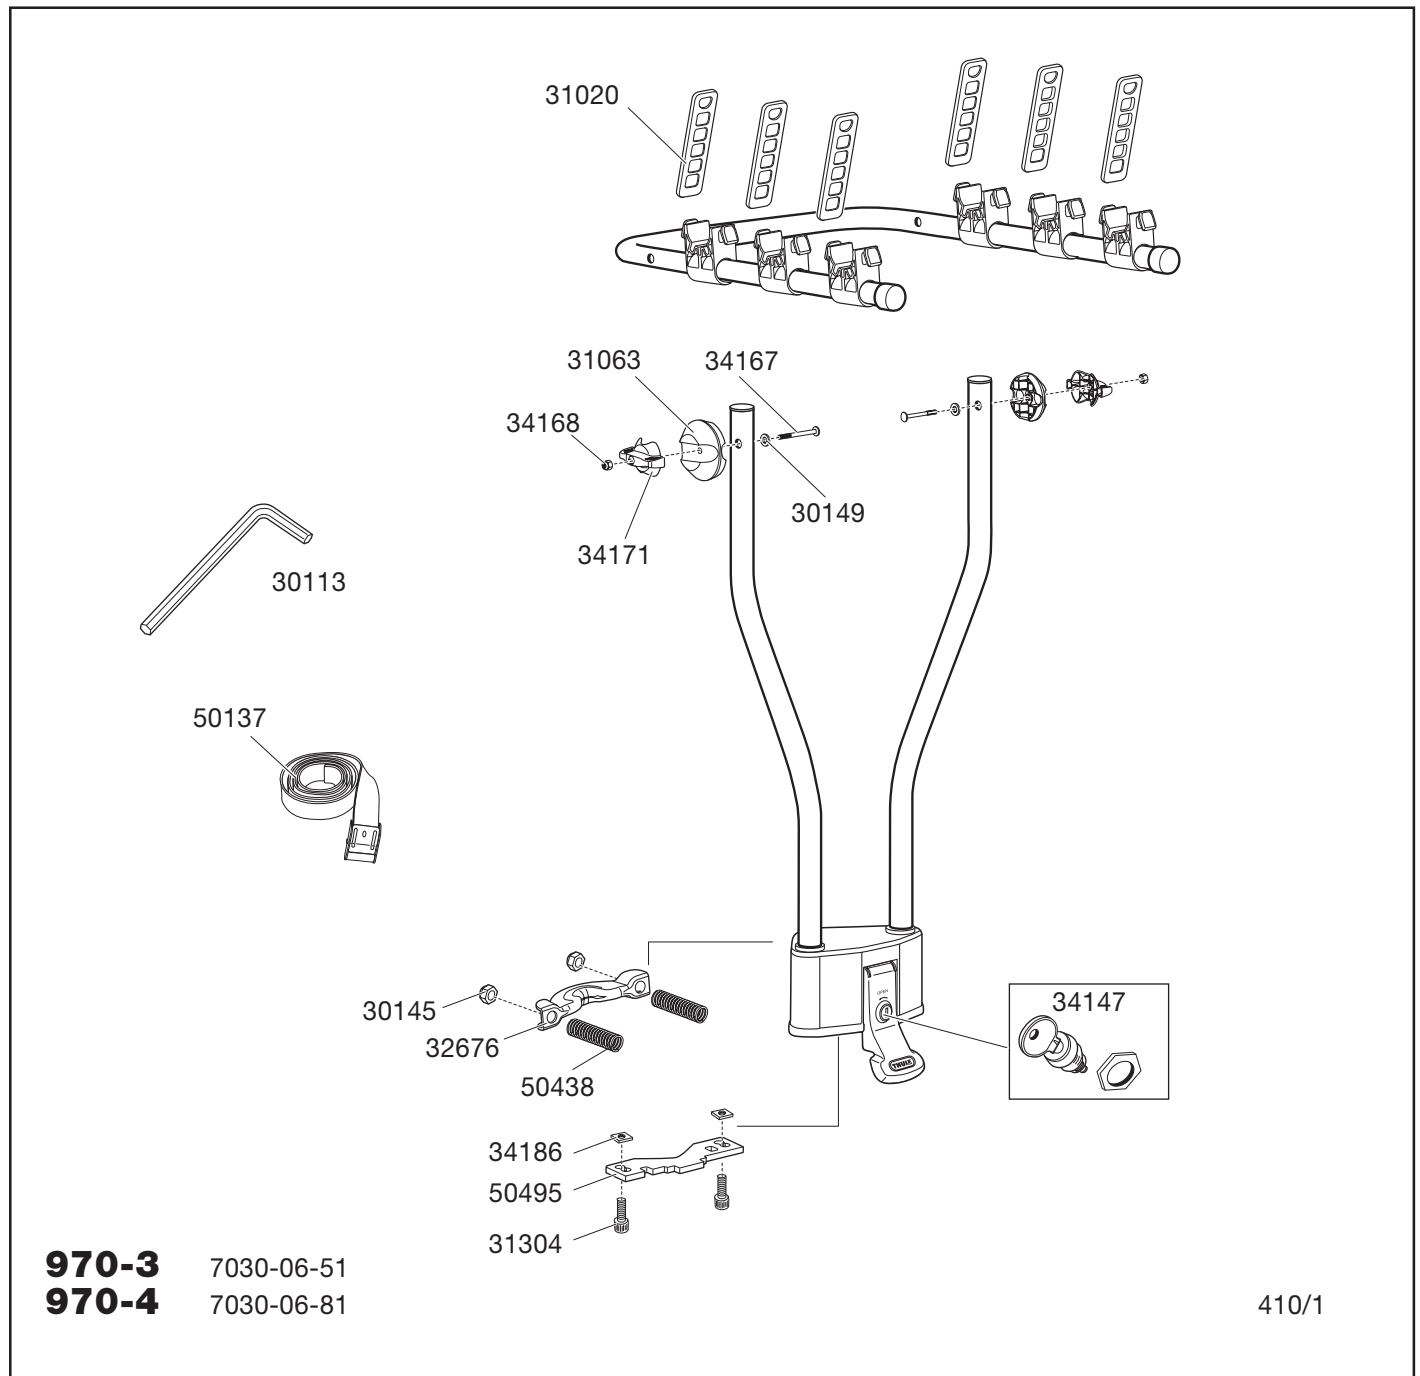

REAR MOUNTS

Thule HangOn 970-3, 970-4 (silver)

970-3/7030-06-51

970-4/7030-06-81

5 *års garanti*
years warranty
Jahre Garantie
ans de garantie

Components:

Lockable towball coupling with adapter plate, support arms and tubular frame. Frame holders and strap for retaining the bikes.

Materials:

Galvanized, powder-coated steel tube. Steel housing with secure lock mechanism.

Mounting etc.:

Fit the appropriate wedge plate and adjust the nuts to the correct clamping force.

- Intended for 3 bikes - mountain bikes or ordinary bikes, including childs and ladies' bikes.
- Fits most cars with towbar.
- The product is lockable to the tow bar.
- Frame holder that protects and keeps the bikes apart during travel.
- Foldable and thus occupies little space in the luggage compartment or garage due to the quick release handle.
- Safe tow bar coupling makes the carrier easy to fit and remove. A distinct "click" is heard when the carrier snaps into place.
- 45 kg max. load.

Accessory:

Bike frame adapter 982

Locking wire 538

Lightboard 975 (7 pin)

REAR MOUNTS

Thule HangOn 970-3, 970-4 (silver)

Individual packs

Pallet

Product	EAN	Kg	L/W/H in cm
970-3	7313027030633	7	24/90/55
970-4	7313027300682	7,5	91/55/29

Product	Qty/kg	L/W/H in cm
970-3	34/238	120/80/120
970-4	12/90	120/80/120